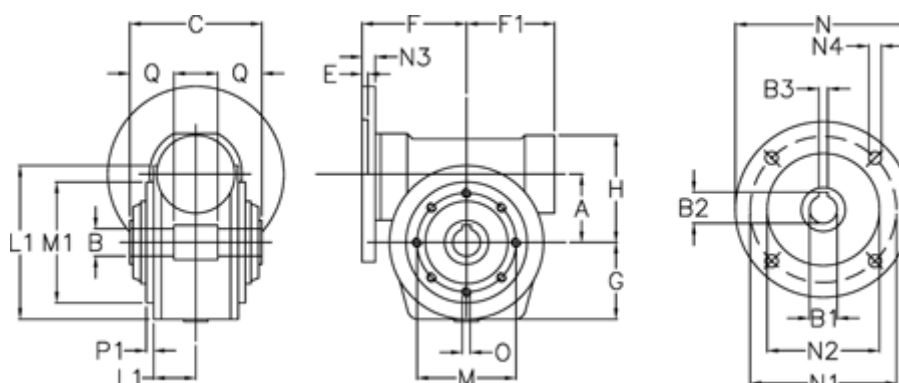

Article number: 3902049024723
 Description: Worm gear
 VF 49-P-24-63B14

Measures

A	= 49.5	F1	= 63	N1	= 75
B	= 25 H7	G	= 56	N2	= 60
B1 E7	= 11	H	= 80	N3	= 7
B2	= 12.8	L	= 107.5	N4	= 6
B3 H9	= 4	L1	= 36.8	O	= M6x8
C	= 82	M	= 94	P1	= 2.5
E	= 3	M1	= 68	Q	= 22.5
F	= 70	N	= 90		